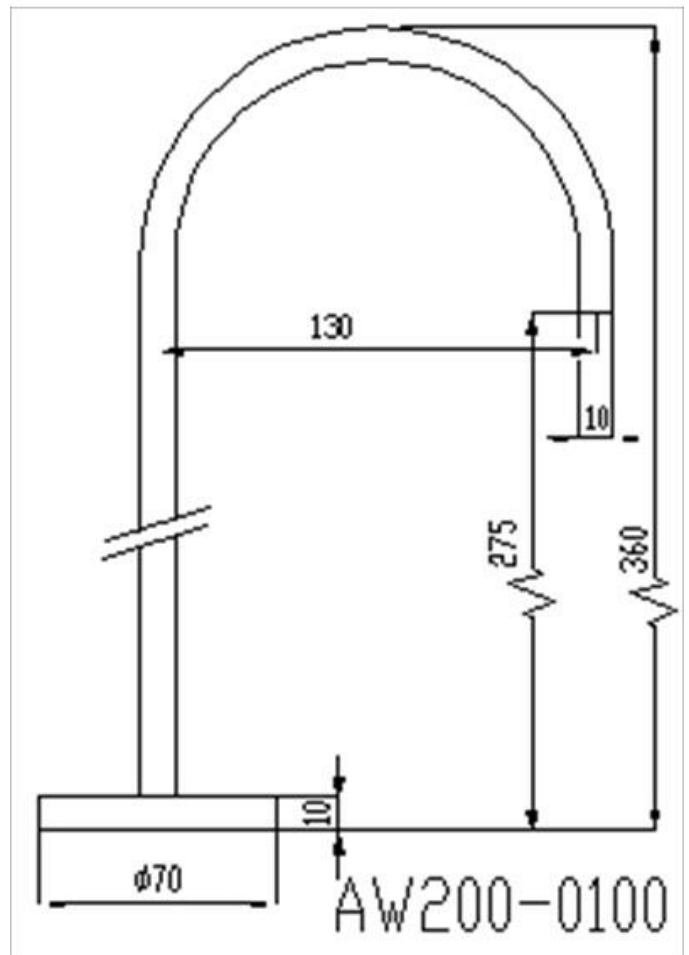

OUTLETS

PUAW200
Pulse High Body Hob Mounted Spout

AQUA CONCEPTS
10/46 SMITH ST, SOUTHPORT, QLD, 4215 PH: 07 5503 0855 FAX: 07 5503 0877
SPECIALISED PROJECT SERVICES
PH: 02 9417 0599 FAX: 02 9417 0755