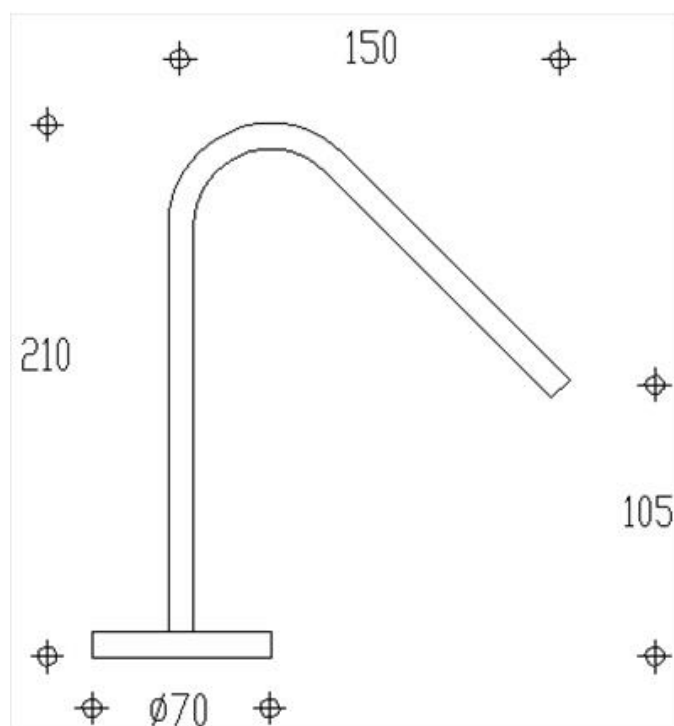

OUTLETS

PUAW170

Pulse 45 Degree Spout

AQUA CONCEPTS
10/46 SMITH ST, SOUTHPORT, QLD, 4215 PH: 07 5503 0855 FAX: 07 5503 0877
SPECIALISED PROJECT SERVICES
PH: 02 9417 0599 FAX: 02 9417 0755