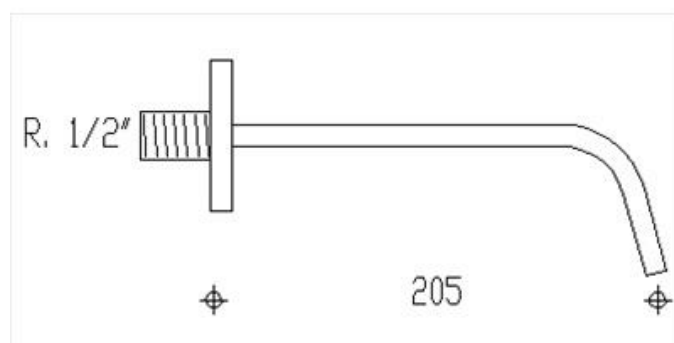

OUTLETS

PUAW140
Pulse Wall Spout

AQUA CONCEPTS
10/46 SMITH ST, SOUTHPORT, QLD, 4215 PH: 07 5503 0855 FAX: 07 5503 0877
SPECIALISED PROJECT SERVICES
PH: 02 9417 0599 FAX: 02 9417 0755