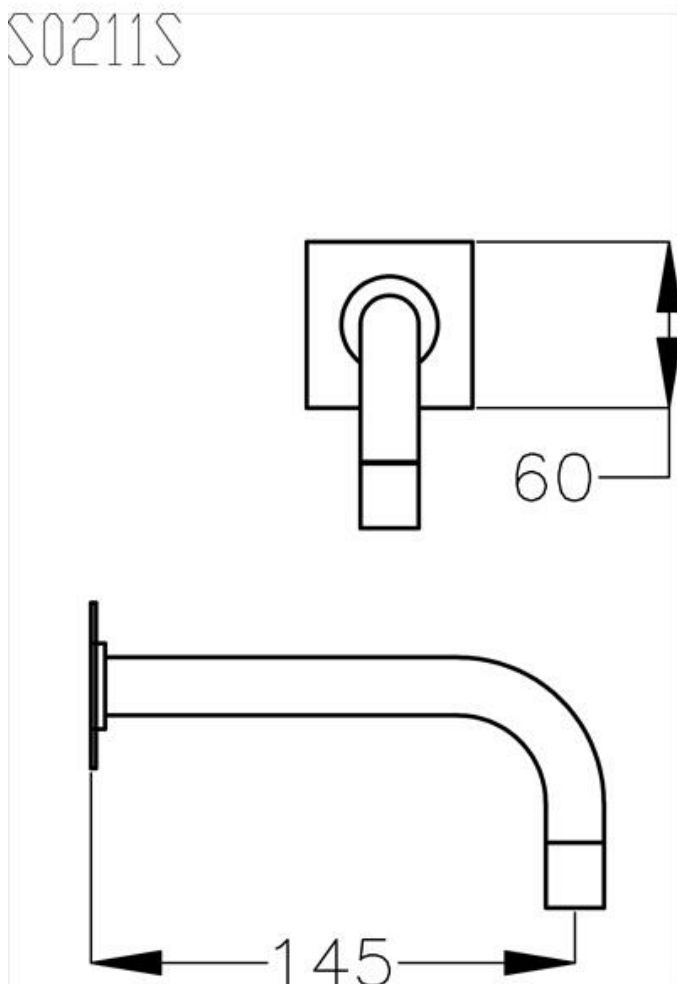

OUTLETS

PI5211S

Piccolo Wall Spout 145mm

S0211S

AQUA CONCEPTS
10/46 SMITH ST, SOUTHPORT, QLD, 4215 PH: 07 5503 0855 FAX: 07 5503 0877
SPECIALISED PROJECT SERVICES
PH: 02 9417 0599 FAX: 02 9417 0755