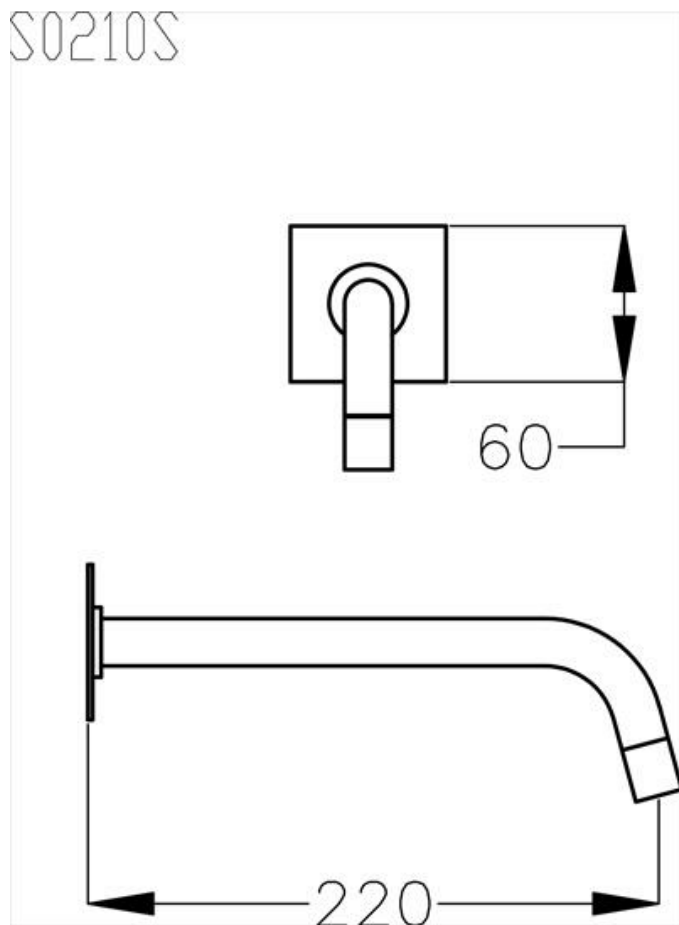

## OUTLETS

PI5210S

Piccolo Wall Spout 220mm

S0210S

AQUA CONCEPTS  
10/46 SMITH ST, SOUTHPORT, QLD, 4215 PH: 07 5503 0855 FAX: 07 5503 0877  
SPECIALISED PROJECT SERVICES  
PH: 02 9417 0599 FAX: 02 9417 0755