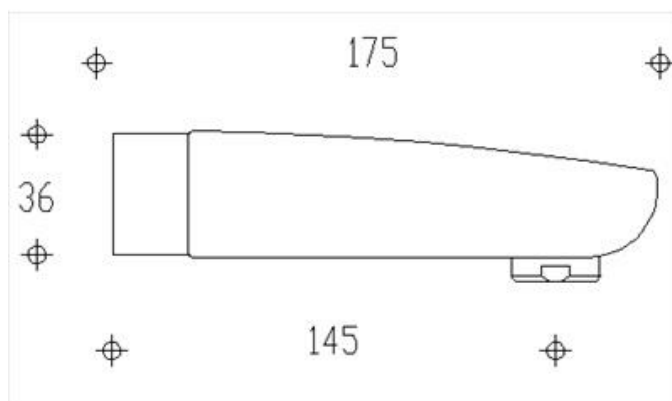

## OUTLETS

P81760

Primule Wall Spout

AQUA CONCEPTS  
10/46 SMITH ST, SOUTHPORT, QLD, 4215 PH: 07 5503 0855 FAX: 07 5503 0877  
SPECIALISED PROJECT SERVICES  
PH: 02 9417 0599 FAX: 02 9417 0755