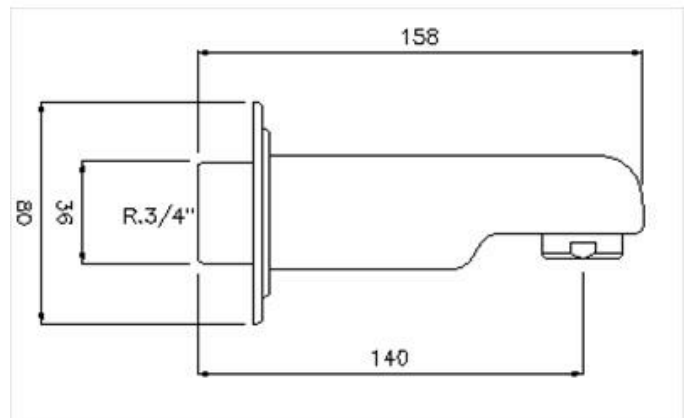

OUTLETS

P81750

Primule/Cosmopolitan Olympic Wall Spout

AQUA CONCEPTS
10/46 SMITH ST, SOUTHPORT, QLD, 4215 PH: 07 5503 0855 FAX: 07 5503 0877
SPECIALISED PROJECT SERVICES
PH: 02 9417 0599 FAX: 02 9417 0755