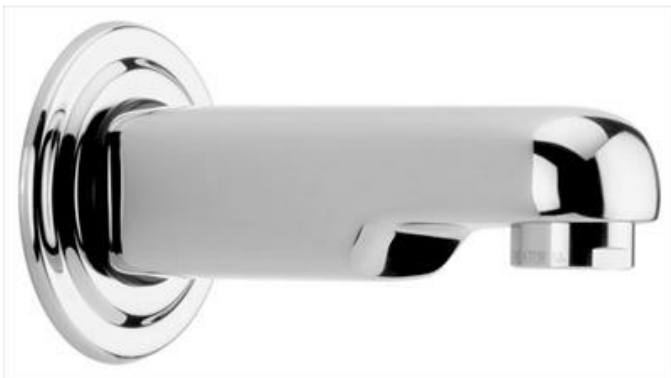

OUTLETS

P81750

Primule/Cosmopolitan Olympic Wall Spout

AQUA CONCEPTS
10/46 SMITH ST, SOUTHPORT, QLD, 4215 PH: 07 5503 0855 FAX: 07 5503 0877
SPECIALISED PROJECT SERVICES
PH: 02 9417 0599 FAX: 02 9417 0755