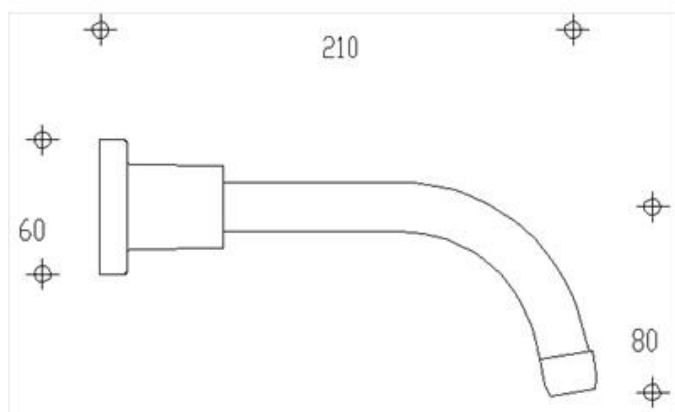

OUTLETS

P68140
Primule Wall Spout

AQUA CONCEPTS
10/46 SMITH ST, SOUTHPORT, QLD, 4215 PH: 07 5503 0855 FAX: 07 5503 0877
SPECIALISED PROJECT SERVICES
PH: 02 9417 0599 FAX: 02 9417 0755