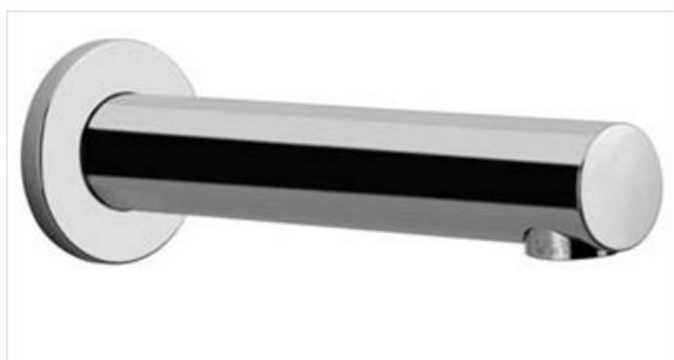

OUTLETS

CIS0291

Cilindri Wall Spout 180mm

AQUA CONCEPTS
10/46 SMITH ST, SOUTHPORT, QLD, 4215 PH: 07 5503 0855 FAX: 07 5503 0877
SPECIALISED PROJECT SERVICES
PH: 02 9417 0599 FAX: 02 9417 0755