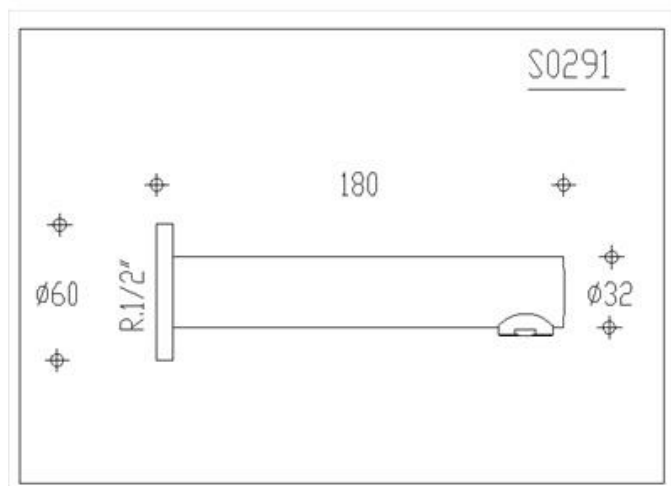

OUTLETS

CIS0291

Cilindri Wall Spout 180mm

AQUA CONCEPTS
10/46 SMITH ST, SOUTHPORT, QLD, 4215 PH: 07 5503 0855 FAX: 07 5503 0877
SPECIALISED PROJECT SERVICES
PH: 02 9417 0599 FAX: 02 9417 0755