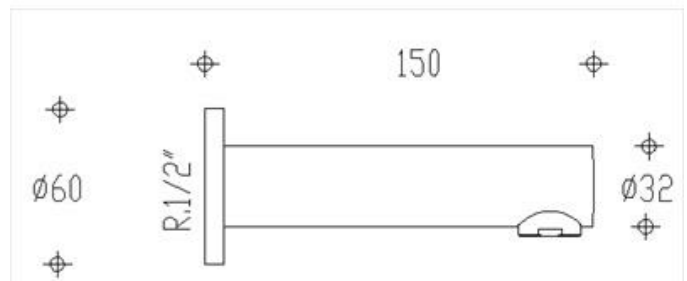

OUTLETS

CIS0290

Cilindri Wall Spout 150mm

AQUA CONCEPTS
10/46 SMITH ST, SOUTHPORT, QLD, 4215 PH: 07 5503 0855 FAX: 07 5503 0877
SPECIALISED PROJECT SERVICES
PH: 02 9417 0599 FAX: 02 9417 0755