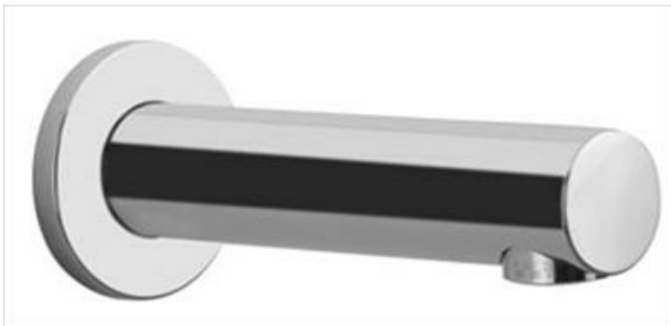

OUTLETS

CIS0290

Cilindri Wall Spout 150mm

AQUA CONCEPTS
10/46 SMITH ST, SOUTHPORT, QLD, 4215 PH: 07 5503 0855 FAX: 07 5503 0877
SPECIALISED PROJECT SERVICES
PH: 02 9417 0599 FAX: 02 9417 0755