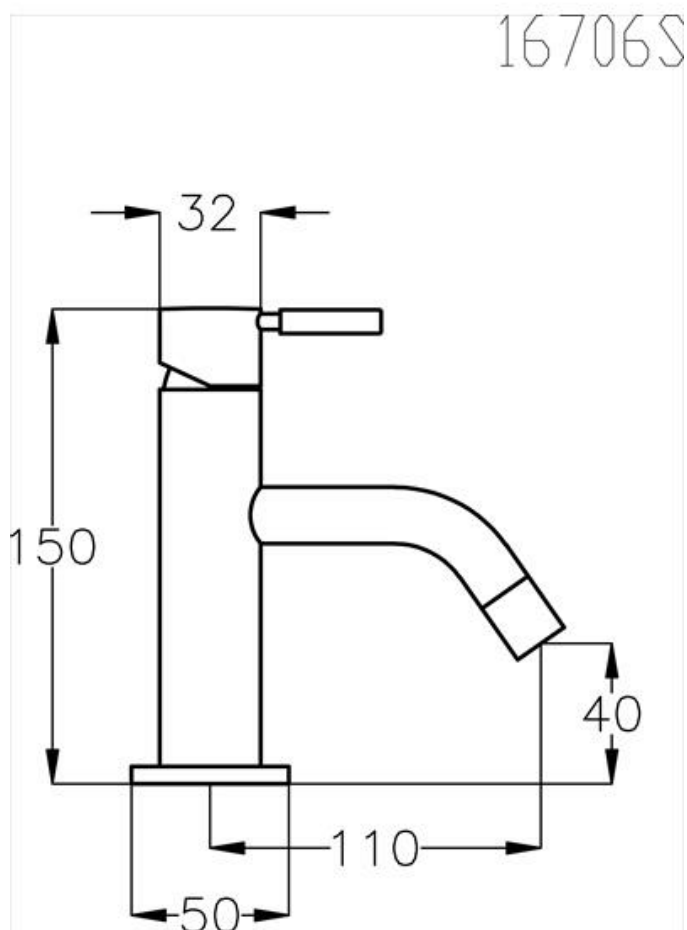

PICCOLO

PI16706S

Piccolo Basin Mixer

AQUA CONCEPTS
10/46 SMITH ST, SOUTHPORT, QLD, 4215 PH: 07 5503 0855 FAX: 07 5503 0877
SPECIALISED PROJECT SERVICES
PH: 02 9417 0599 FAX: 02 9417 0755