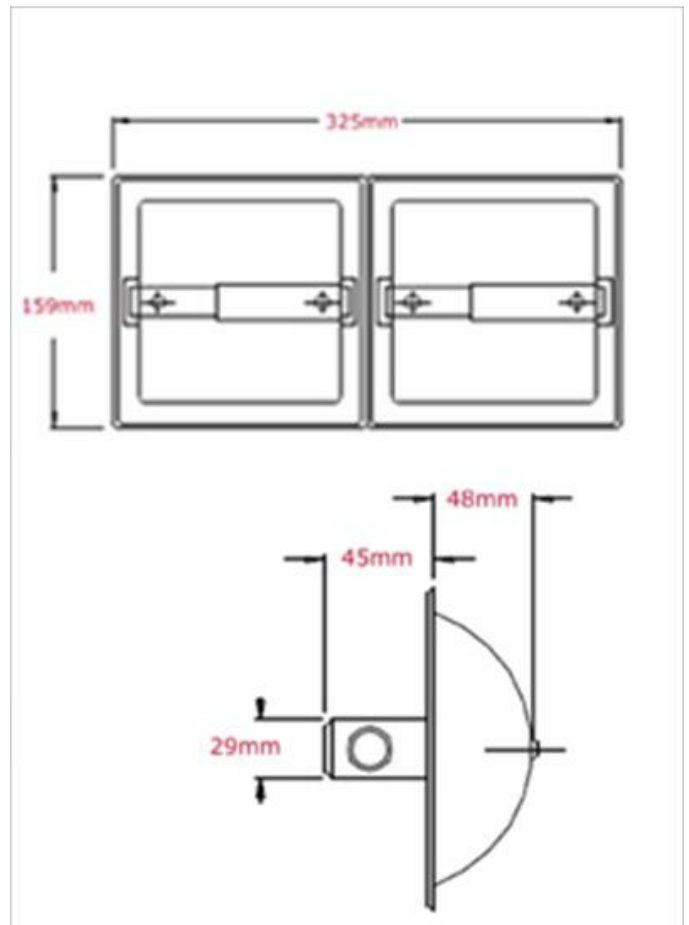

TOILET ROLL HOLDERS

BSB294

Double Recessed Toilet Roll Holder

AQUA CONCEPTS

10/46 SMITH ST, SOUTHPORT, QLD 4215 PH: 07 5503 0855 FAX: 07 5503 0877

SPECIALISED PROJECT SERVICES

216/354 EASTERN VALLEY WAY, CHATSWOOD EAST, NSW, 2067